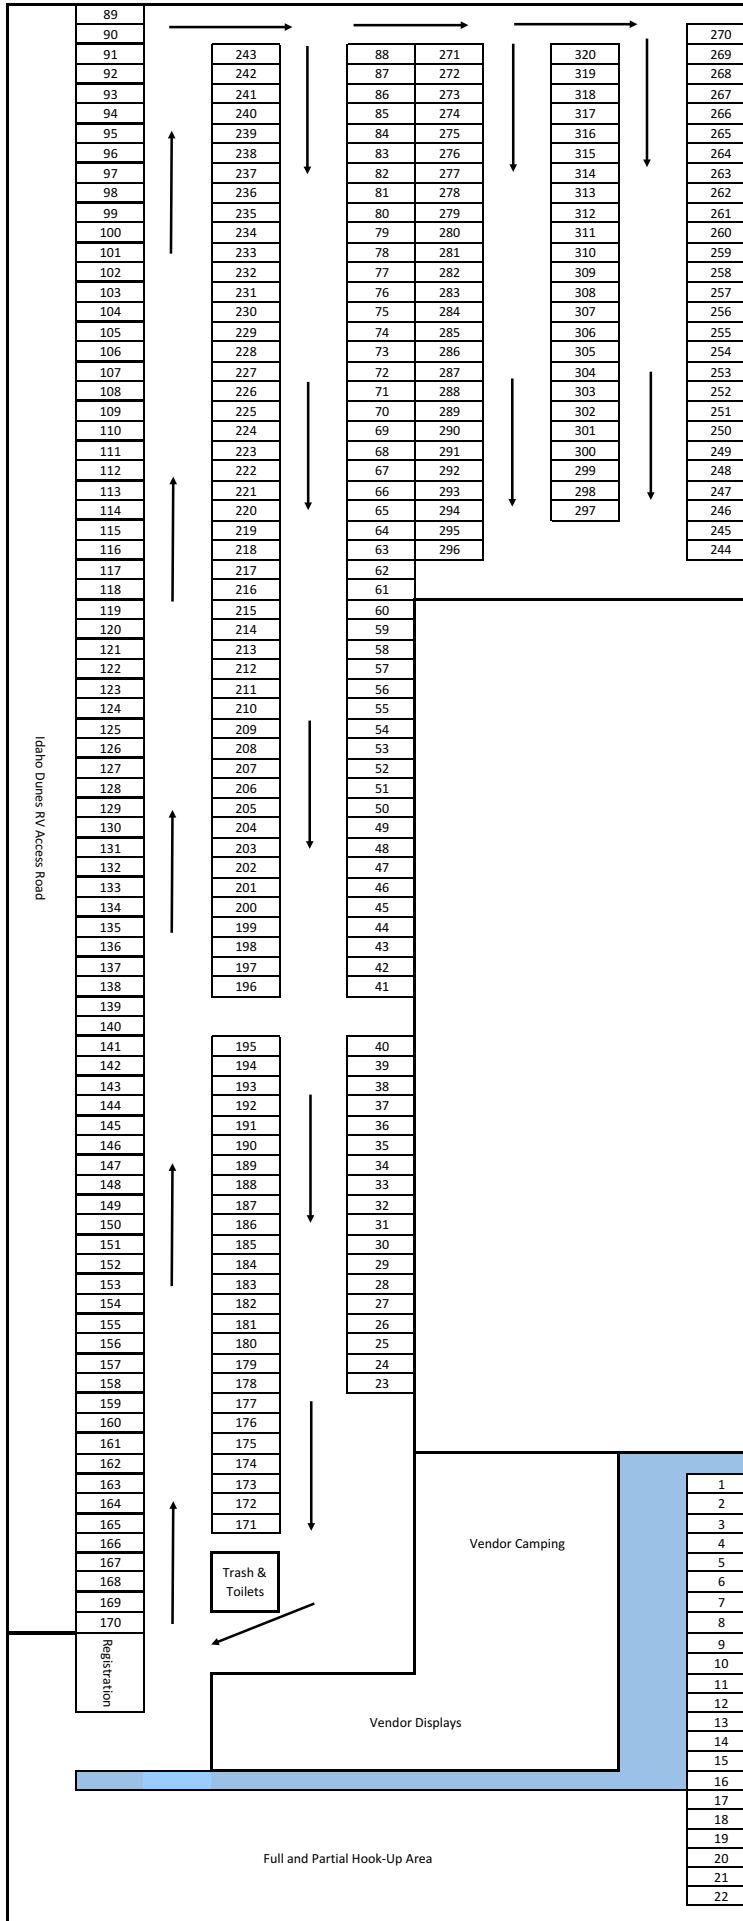

UTV Invasion Dry Camp Layout

Note: Map not to scale and for general reference only